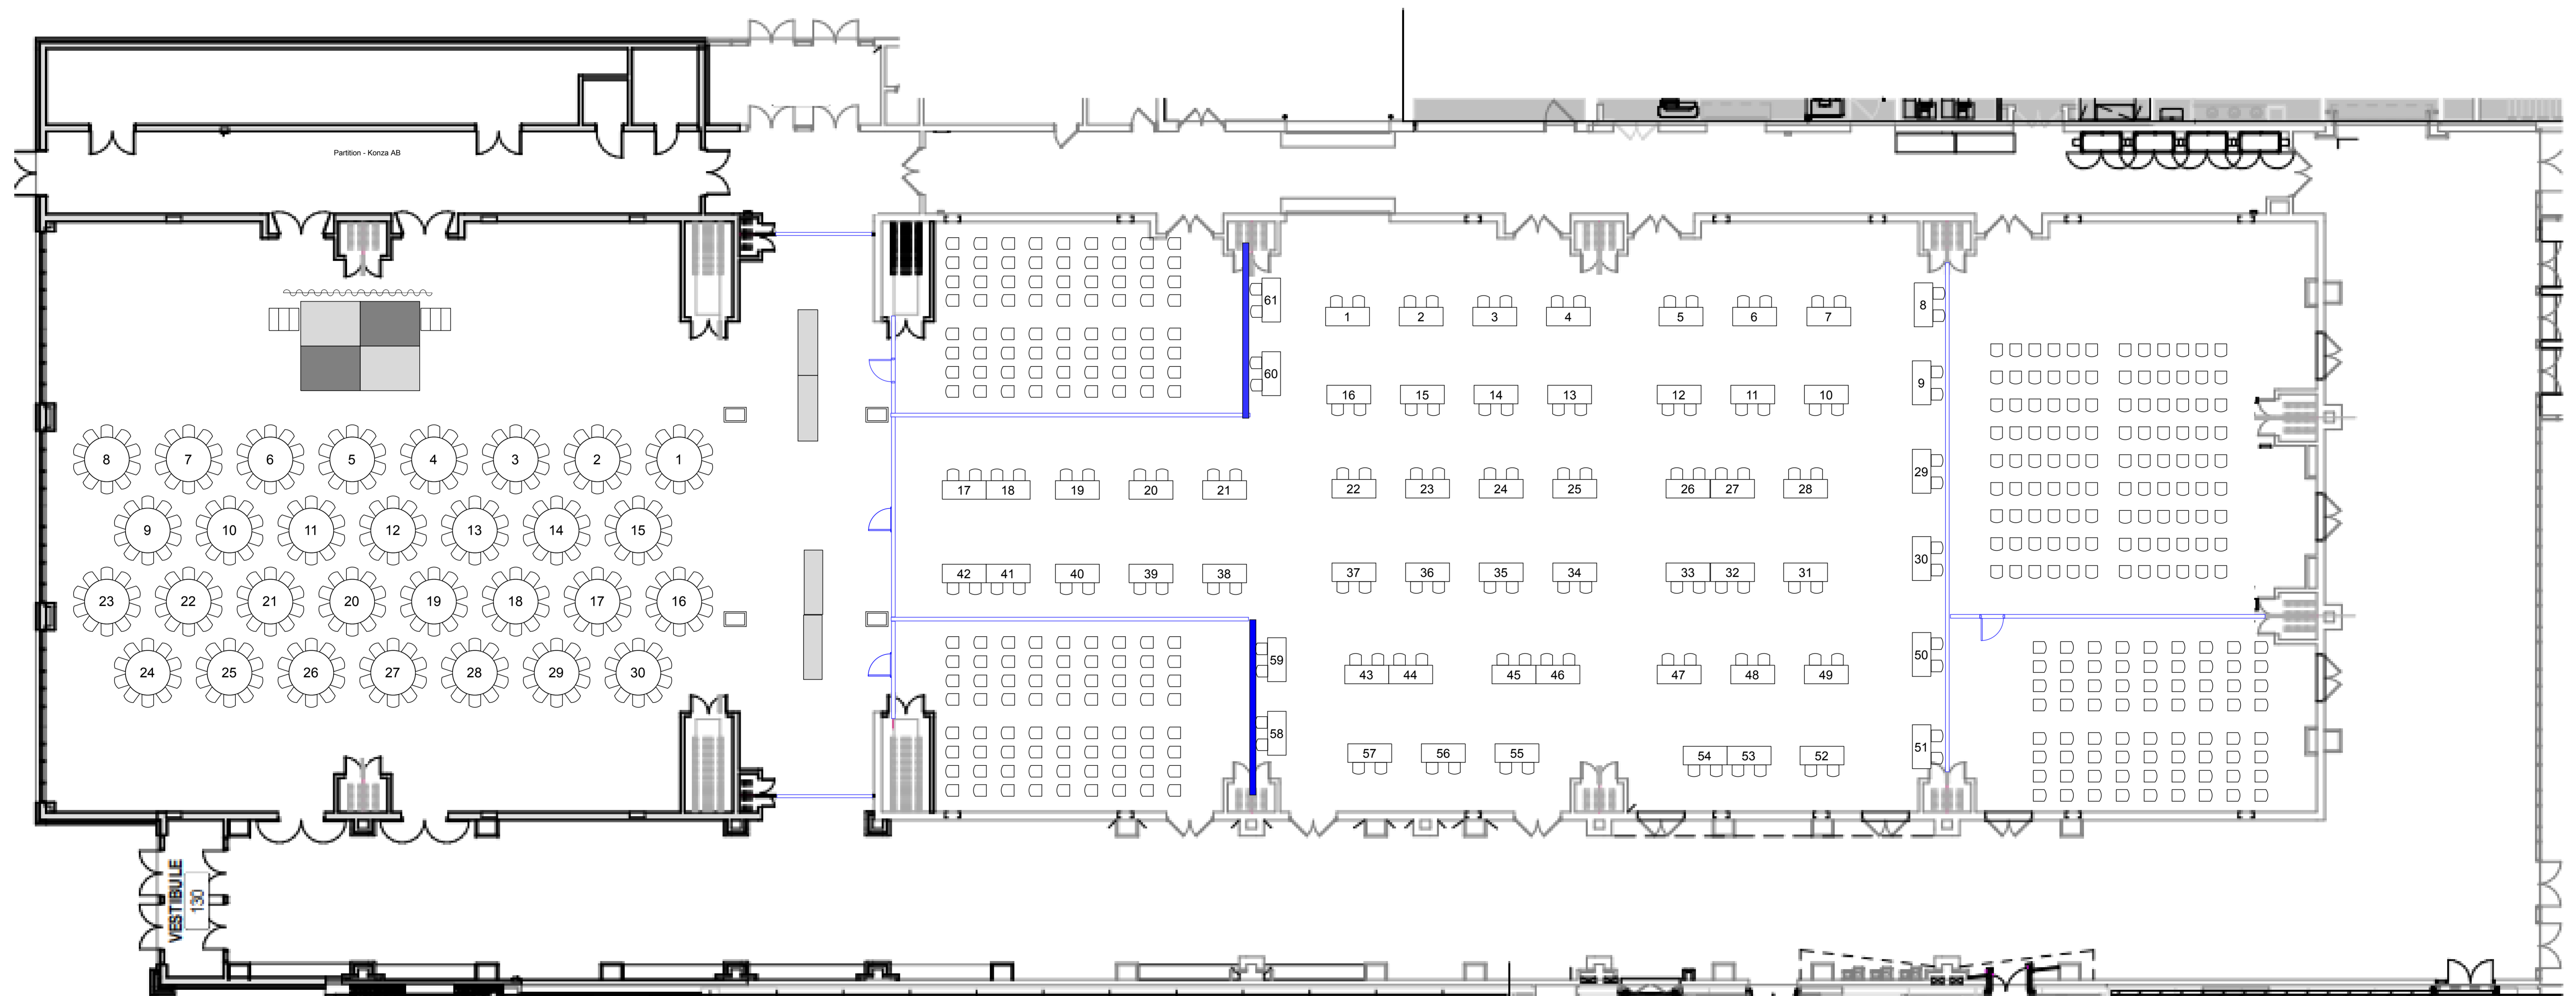

KS SHRM

Vendor Space Details

- All aisles are 9 ft. in width
- All tables are spaced 4 ft. apart
- Tables are 6ft x 2.5ft

50.00 ft